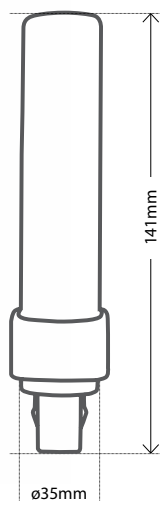

TESLA
L I G H T I N G

savings
up **90%**

long
lifespan

ecology

NEW GENERATION TESLA LIGHTING

TESLA LED G24

Two Pins Design

Economical replacement for conventional luminescent CFLs.
Swivel base enables optimal use in various appropriate fixtures.

www.tesla-led.com

TESLA LED G24

CATALOG NUMBER	EAN	SOCKET	POWER	LUMINOUS FLUX	COLOR TEMPERATURE	BEAM ANGLE	DIMMABLE	LIFESPAN	MAX. SWITCHING CYCLES	CRI	DIMENSIONS	WORKING TEMPERATURE
G2420540-1	9009789002237	G24	5W	550lm	4000K	180°	NO	30 000h	50 000	≥80	Ø35x141mm	-20°- +40°C

Dimensions

Features

- Rotable socket
- 2 pins
- Environment friendly - no mercury nor any other hazardous substances.
- Without UV and IR radiation

Usage

- Hotels, retail areas, offices, homes.

Energy efficiency

Packaging

G2420540-1

- 1pcs
- Brutto: 0,057Kg
- Netto: 0,041Kg

- Adjustable (rotable) socket
- 2 pins connection (AC 230V)