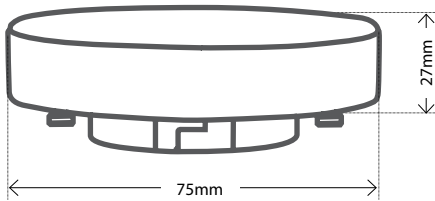

www.tesla-led.com

LED **GX53**

TESLA LED GX53 BULB

CATALOG NUMBER	EAN	SOCKET	POWER	REPLACEMENT FOR	LUMINOUS FLUX	COLOR TEMPERATURE	BEAM ANGLE	DIMMABLE	LIFESPAN	MAX. SWITCHING CYCLES	CRI	DIMENSIONS	WORKING TEMPERATURE
GX530630-1	9009789004873	GX53	6W	40W	480lm	3000K	180°	NO	30 000h	50 000	≥80	75 x 27mm	-20°- +50°C

Dimensions

Features

- Made of high-quality thermoplastic
- Glare-free light scattering
- Non-dimmable
- Lifespan 30 000h (L70)
- Environment friendly - no mercury nor any other hazardous substances.
- Without UV and IR radiation